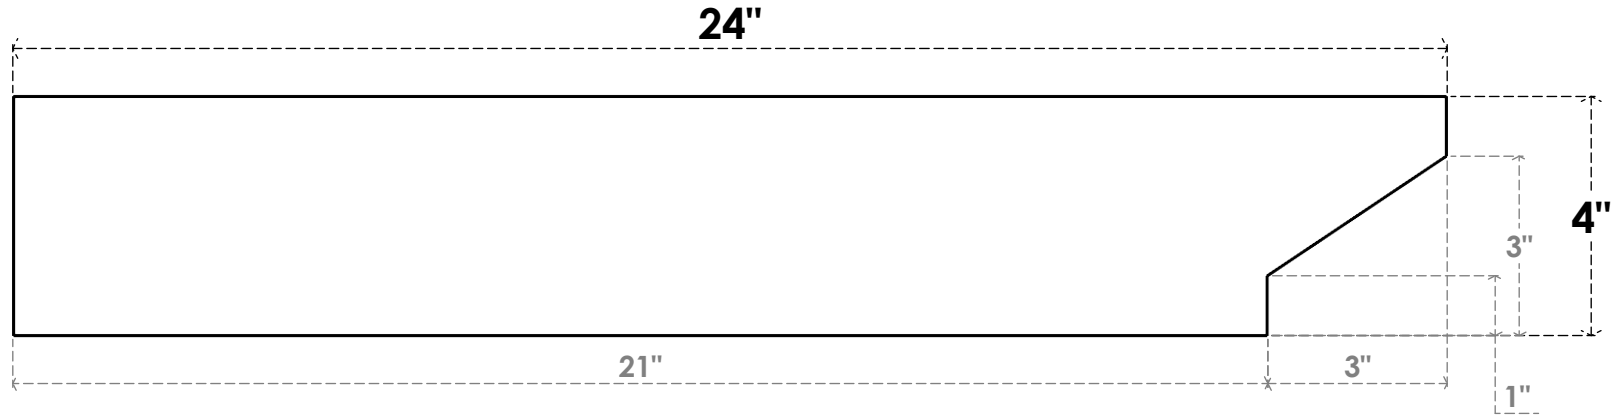

ITEM NUMBER: RFTURO060X04000X24000X004CLE00RCPR

6"W X 4"H X 24"L TIMBERTHANE ROUGH CEDAR CLEMMONS FAUX WOOD OPEN RAFTER TAIL, 4"L END, PRIMED TAN

SIDE PROFILE

FRONT PROFILE

ISOMETRIC

GENERATED DATE : 03/02/2023