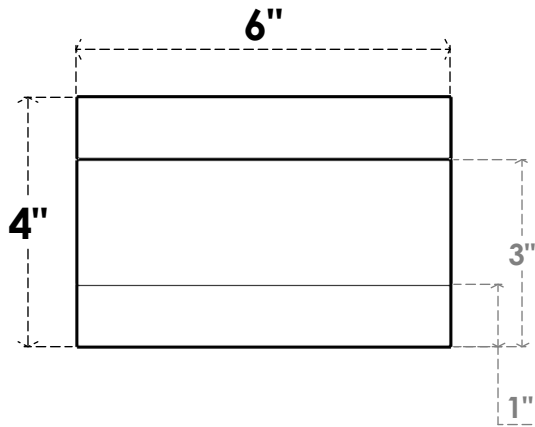

ITEM NUMBER: RFTURO060X04000X24000X004CLE00RCPR

6"W X 4"H X 24"L TIMBERTHANE ROUGH CEDAR CLEMMONS FAUX WOOD OPEN RAFTER TAIL, 4"L END, PRIMED TAN

SIDE PROFILE

FRONT PROFILE

ISOMETRIC

GENERATED DATE : 03/02/2023