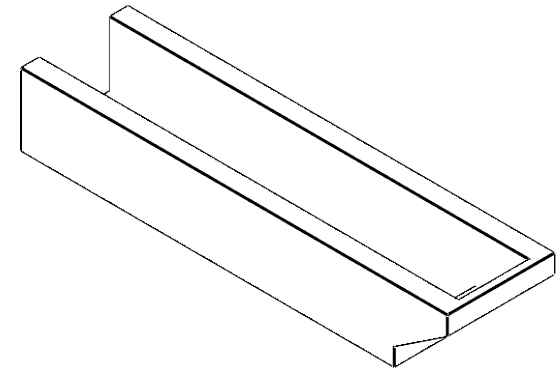

ITEM NUMBER: RFTURO060X04000X24000X004CLE00RCPR

6"W X 4"H X 24"L TIMBERTHANE ROUGH CEDAR CLEMMONS FAUX WOOD OPEN RAFTER TAIL, 4"L END, PRIMED TAN

SIDE PROFILE

FRONT PROFILE

ISOMETRIC

GENERATED DATE : 03/02/2023

EKENA MILLWORK
2300 WEST MAIN ST.
CLARKSVILLE, TX 75426
TOLL FREE: 866-607-0453
WWW.EKENAMILLWORK.COM

NOTES

1. INSTALLATION TO BE COMPLETED IN ACCORDANCE WITH MANUFACTURER'S SPECIFICATIONS.
2. DRAWING MAY NOT BE TO SCALE
3. THIS DRAWING IS INTENDED FOR DESIGN AND PLANNING PURPOSES ONLY.
4. ALL INFORMATION CONTAINED HEREIN WAS CURRENT AT THE TIME OF DEVELOPMENT BUT MUST BE REVIEWED AND APPROVED BY THE PRODUCT MANUFACTURER TO BE CONSIDERED ACCURATE.
5. TIMBERTHANE ARCHITECTURAL PRODUCTS ARE MADE FROM HIGH DENSITY URETHANE AND COME FACTORY PRIMED